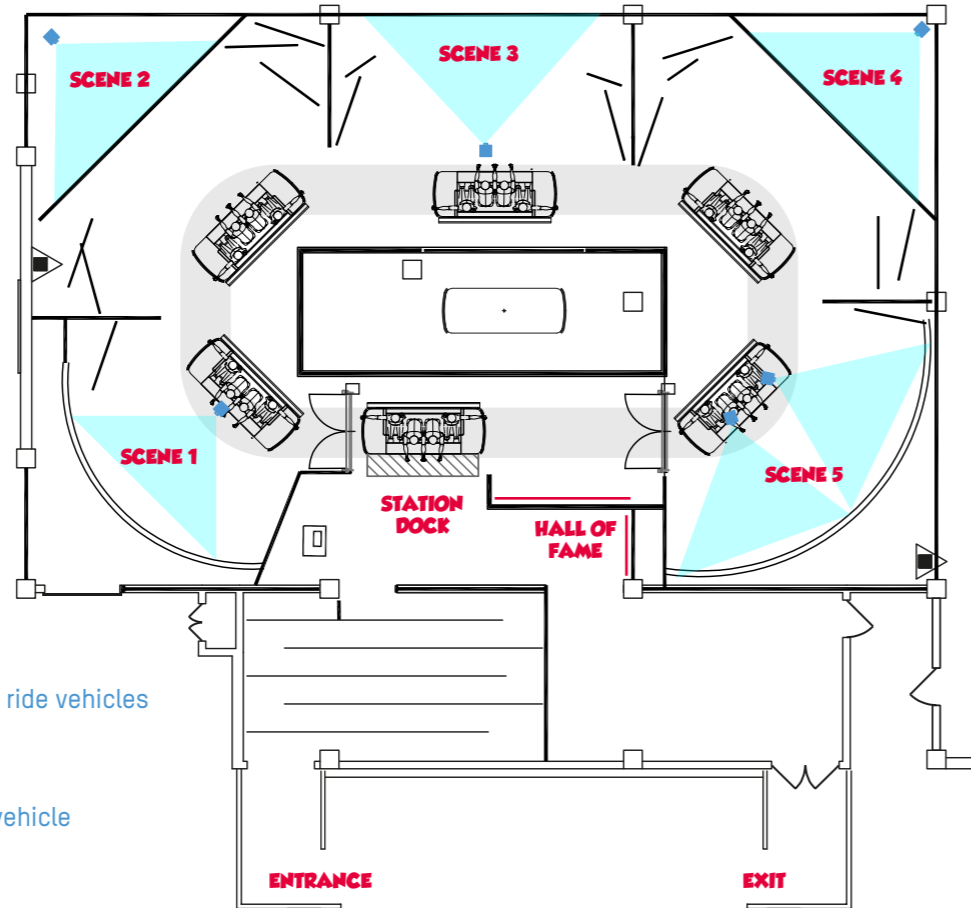

RIDE SYSTEM

- 4 passengers monorail ride vehicles (6 vehicles total)
- On board audio
- 4 Gaming Devices per vehicle