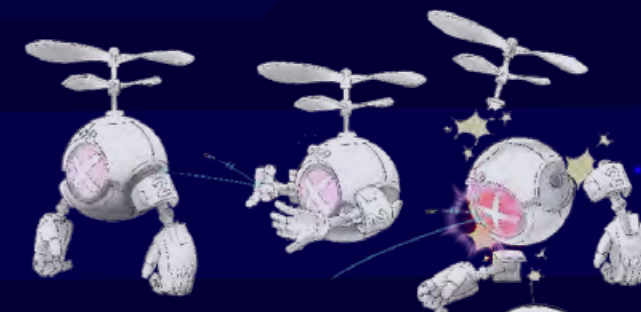

GOAL

Equipped with your brand new Nerf blaster, use the untapped power of the toy to destroy a horde of fun and wacky test robots.

rior as you embark upon a journey that will test your skills, dare your imagination, and elevate your adrenaline to new heights. Following the usual protocol for this new device, engage in a friendly competition, blast at the funniest and wackiest robot to push the limits of our device.

GAMEPLAY

PUT YOUR BLASTER SKILLS TO THE TEST

Challenge the Dummy Robots

Your mission: destroy the dummy robots and push the boundaries of the cutting-edge blaster prototype.

HOW TO PLAY

- × Choose your target
- × Press the trigger
- × Enjoy the target reaction
- × Collect your points!

TWO LEVELS OF INTENSITY:

FOR BEGINNERS: aim for the blue marks on the robots and unleash a barrage of shots to neutralize them.

FOR EXPERTS: for those seeking an extra thrill, target the red mark – the weak spot on the robot – to instantly neutralize it.