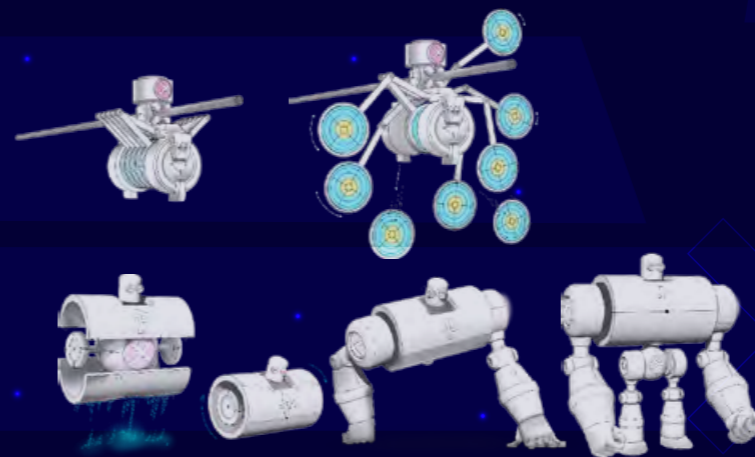

THE STORY BRIEF

GAME GENRE

Shooting, Fun, Scoring, Competition

TARGET AUDIENCE

Family, Teenagers

GOAL

Equipped with your brand new Nerf blaster, use the untapped power of the toy to destroy a horde of fun and wacky test robots.

rior as you embark upon a journey that will test your skills, dare your imagination, and elevate your adrenaline to new heights. Following the usual protocol for this new device, engage in a friendly competition, blast at the funniest and wackiest robot to push the limits of our device.

Welcome to the secret high-tech test complex of the Nerf company, where we experiment the most fun, craziest and powerful Nerf blasters you can ever imagine. You have been selected to test the awesome new Nerf blaster! Strap on your courage and unleash your inner war-

GAMEPLAY

PUT YOUR BLASTER SKILLS TO THE TEST

Challenge the Dummy Robots

Your mission: destroy the dummy robots and push the boundaries of the cutting-edge blaster prototype.

HOW TO PLAY

- × Choose your target
- × Press the trigger
- × Enjoy the target reaction
- × Collect your points!

TWO LEVELS OF INTENSITY:

FOR BEGINNERS: aim for the blue marks on the robots and unleash a barrage of shots to neutralize them.

FOR EXPERTS: for those seeking an extra thrill, target the red mark – the weak spot on the robot – to instantly neutralize it.