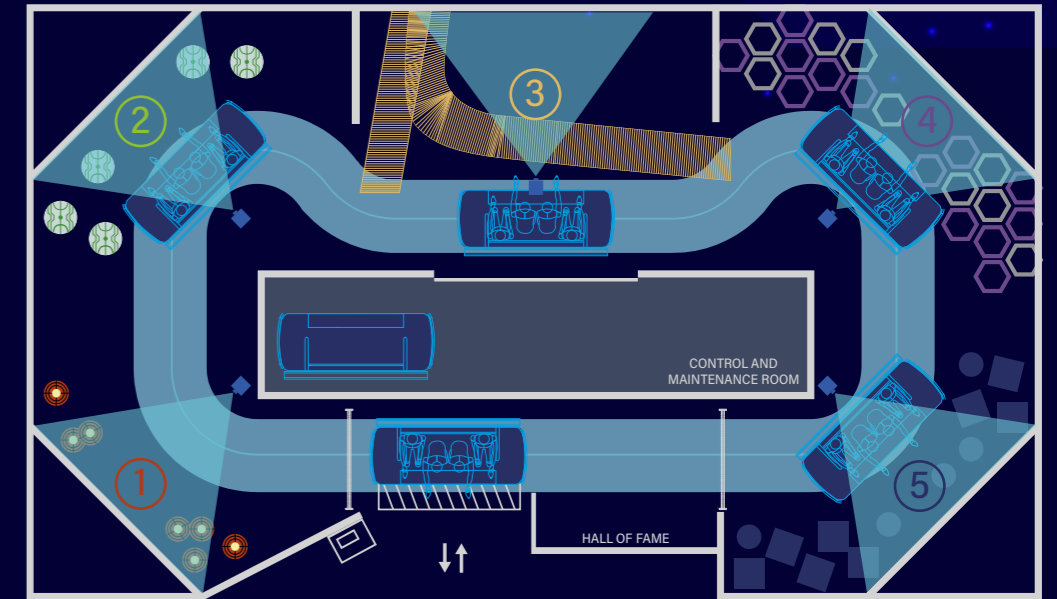

RIDE SYSTEM

- × 4 passengers monorail ride vehicles
- × 5 vehicles
- × On board audio
- × 4 Gaming Devices per vehicle