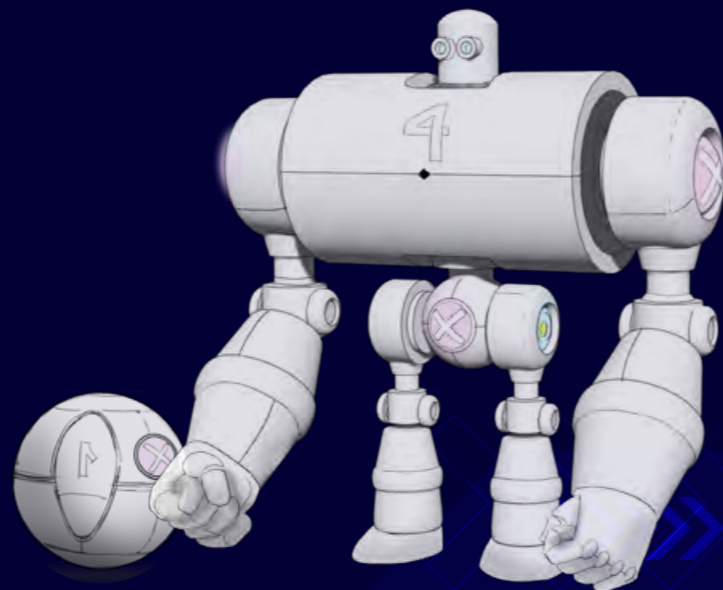

LAB RUMBLE

✦✦
The ultimate
INTERACTIVE DARK RIDE
experience.

alterface >

THE CONCEPT

Step into a world of thrilling adventure and adrenaline-pumping action with NERF LAB RUMBLE, the compact interactive dark ride that brings the excitement of Nerf blasters to life in an unforgettable experience for the whole family and teenagers alike!

COMPACT INTERACTIVE DARK RIDE

IP NERF STRONG LICENCE & IP

RIDE LAYOUT

RIDE SPECIFICATIONS

PRODUCT: Interactive Dark Ride
NUMBER OF SCENES: 5
PERSONS PER VEHICLE: 4
FOOTPRINT: 250m2
DISPATCH TIME: 40 sec
THROUGHPUT: 360 pph
EXPERIENCE DURATION: 3min 20sec
HALL OF FAME: Yes

RIDE SYSTEM

- × 4 passengers monorail ride vehicles
- × 5 vehicles
- × On board audio
- × 4 Gaming Devices per vehicle

THE STORY BRIEF

GAME GENRE

Shooting, Fun, Scoring, Competition

TARGET AUDIENCE

Family, Teenagers

GOAL

Equipped with your brand new Nerf blaster, use the untapped power of the toy to destroy a horde of fun and wacky test robots.

rior as you embark upon a journey that will test your skills, dare your imagination, and elevate your adrenaline to new heights. Following the usual protocol for this new device, engage in a friendly competition, blast at the funniest and wackiest robot to push the limits of our device.